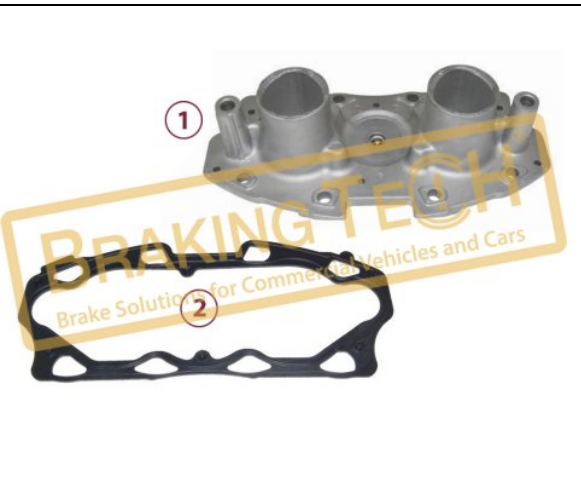

BTM20055-02

Description :
Caliper Calibration Aluminium Cap

Application :
Volvo, Renault, FORD, ROR

OEM No :
TT Ref : CMSK.7.3

No	BT No	Information
1	BTT107 x1	Aluminium Cap (Ball Bearer ...)
2	BTK37 x1	Gasket