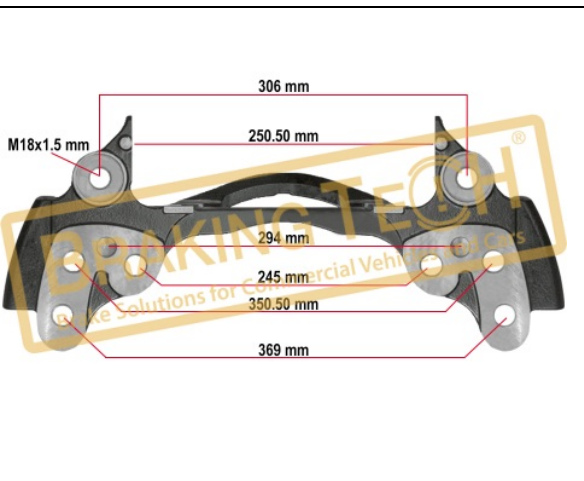

BTC0101104

Description :
Caliper Carrier Meritor(Elsa2)

Application :
22.5" Rim, Renault 420

OEM No :
68324199, 68323673, 68323675, 68323676, 35.50307.5526