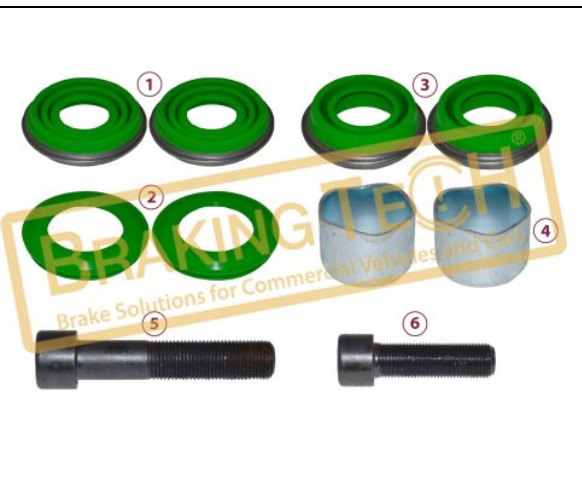

BTM20014

Description :
Caliper Repair Kit(DX225)

Application :
ROR, BREDAMENARINI BUS, IVECO BUS

OEM No :
MCK1193, Fruehauf CF104388, 193102

No	BT No	Information
1	BTK85 x 2	Boot
2	BTK86 x 2	Dust Cover
3	BTK87 x 2	Boot
4	BTS14 x 2	Metal Tap Ø 42 / 28 mm
5	BTC1-01 x 1	Screw M18 x 2.5 / 60 mm
6	BTC11-01 x 1	Screw M18 x 2.5 / 90 mm