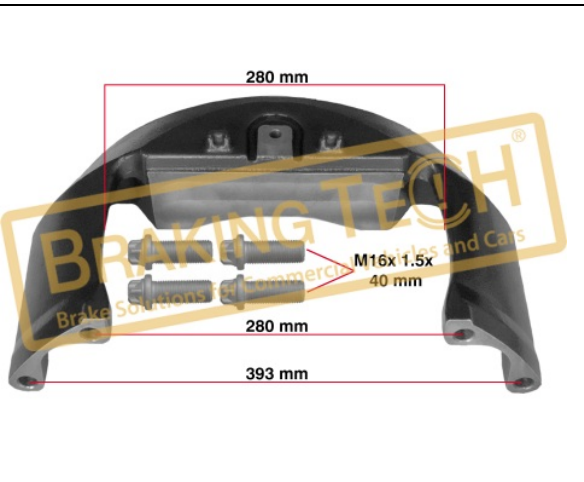

BTC0101134

Description :
Caliper Carrier Bridge Kit(Elsa2)
Application :
R.V.I.440, VOLVO 460
OEM No :
BrakingTech