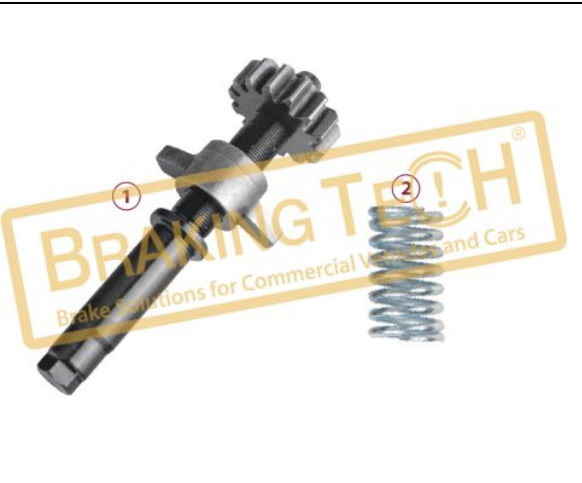

BTM20138

Description :
Caliper Adjusting Device

Application :
Volvo, Renault, ROR L M, T M Series

OEM No :
CMSK.7.11.2

No	BT No	Information
1	BTT428 x1	Manuel Adjuster
2	BTY41 x1	Spring