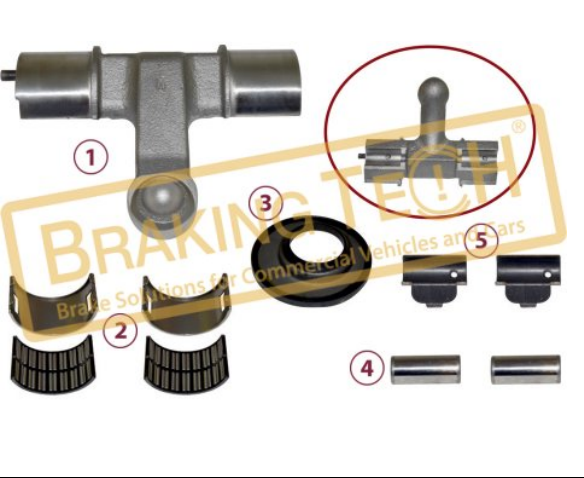

BTM20131

Description :
Caliper Lever Repair Kit (Right)

Application :
VOLVO FL,FL6 H

OEM No :
SJ4097, MCK1399, 85109976, 3092259, 21109754

No	BT No	Information
1	BTT159 x 1	Lever
2	BTR10 x 4	Roller Bearing
3	BTK39 x 1	Eccentric Seal
4	BTT154 x 2	Pin
5	BTS40 x 2	Lever Bearing