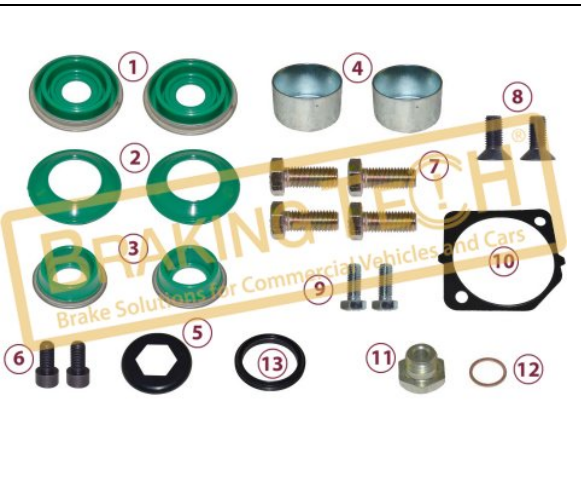

BTM20011

Description :
Caliper Repair Kit(DX195)

Application :
ROR L, M, T M Series

OEM No :
DSB104

No	BT No	Information
1	BTK26 x 2	Boot
2	BTK27 x 2	Dust Cover
3	BTK28 x 2	Boot
4	BTS14 x 2	Metal Tap Ø 42 / 28 mm
5	BTK29 x 1	Dust Cover 52x4,60
6	BTC12 x 2	Screw M10x1,5x20mm
7	BTC13 x 4	Screw M12x1,75x30mm
8	BTC14 x 2	Screw M12x1,75x23mm
9	BTC15 x 2	Screw M8x1,25x20mm
10	BTCN1 x 1	Gasket
11	BTC16 x 1	Plug Bolt
12	BTS50 x 1	Washer
13	BTK31 x 1	Seal