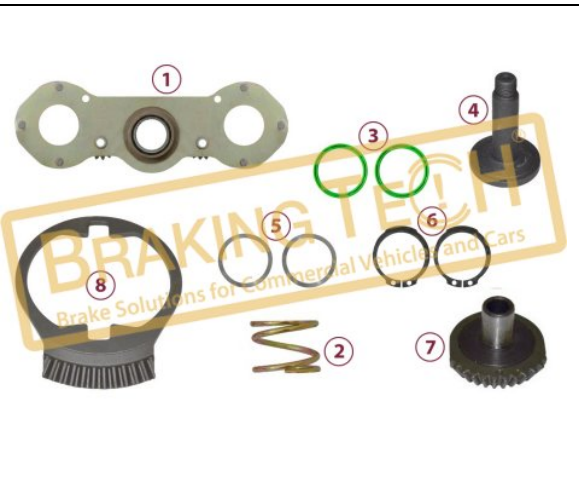

BTM20022-01

Description :
Caliper Repair Kit (DX225) (L/H)

Application :
ROR, BREDAMENARINI BUS, Irisbus

OEM No :
MCK1336, 193103

No	BT No	Information
1	BTT96-01 x 1	Mechanism
2	BTY5 x 1	Spring
3	BTK32 x 2	Seal
4	BTT97 x 1	Pin
5	BTS47 x 2	Wavy Washer
6	BTSK1 x 2	Snap Ring
7	BTT98 x 1	Gear
8	BTT99 x 1	Central Gear