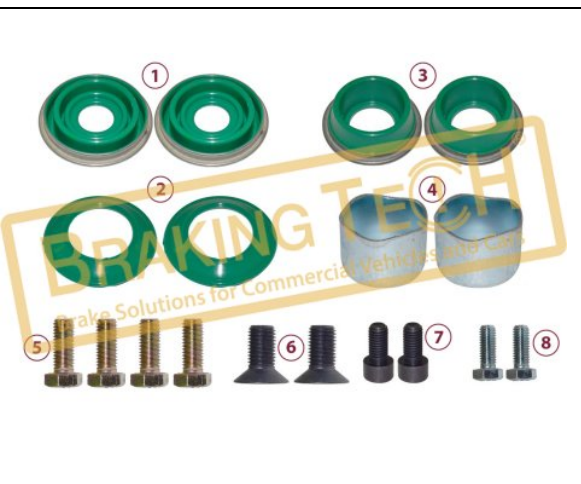

**BTM20006**

**Description :**  
 Caliper Repair Kit(DX225)

**Application :**  
 ROR, BREDAMENARINI BUS, IVECO BUS

**OEM No :**  
 DSB7

No	BT No	Information
1	BTK87 x 2	Boot
2	BTS14 x 2	Metal Tap Ø 42 / 28 mm
3	BTT15 x 1	Guide Pin(Duct deep. 68mm ...
4	BTC1-01 x 1	Screw M18 x 2.5 / 60 mm
5	BTT16 x 1	Guide Pin(Duct deep. 35mm ...
6	BTC11-01 x 1	Screw M18 x 2.5 / 90 mm
7	BTB7-01 x 2	Bush Ø 35 x 39 / 50 mm
8	BTC16 x 1	Screw
9	BTS50 x 1	Washer
10	BTT91 x 1	Detent Pin
11	BTS51 x 1	Cotter Pin

**BTM20007**

**Description :**  
 Caliper Repair Kit(DX195)

**Application :**  
 ROR L, M, T, M Series

**OEM No :**  
 BrakingTech

No	BT No	Information
1	BTT13 x 1	Guide Pin (Duct Deep:62mm ...
2	BTC1 x 1	Screw M16x1.5x80mm
3	BTT14 x 1	Guide Pin (Duct Deep:37mm ...
4	BTC11 x 1	Screw M16X1.5X55mm
5	BTB7 x 2	Bush Ø 32 x 36 / 55 mm
6	BTS14 x 2	Metal Tap Ø 42 / 28 mm

**BTM20008**

**Description :**  
 Caliper Repair Kit(DX225)

**Application :**  
 ROR, BREDAMENARINI BUS, IVECO BUS

**OEM No :**  
 BrakingTech

No	BT No	Information
1	BTT15 x 1	Guide Pin(Duct deep. 68mm ...
2	BTC11-01 x 1	Screw M18x2.5x90
3	BTT16 x 1	Guide Pin(Duct deep. 35mm ...
4	BTC1-01 x 1	Screw M18 x 2.5 / 60 mm
5	BTB7-01 x 2	Bush Ø 35 x 39 / 50 mm
6	BTS14 x 2	Metal Tap Ø 42 / 28 mm