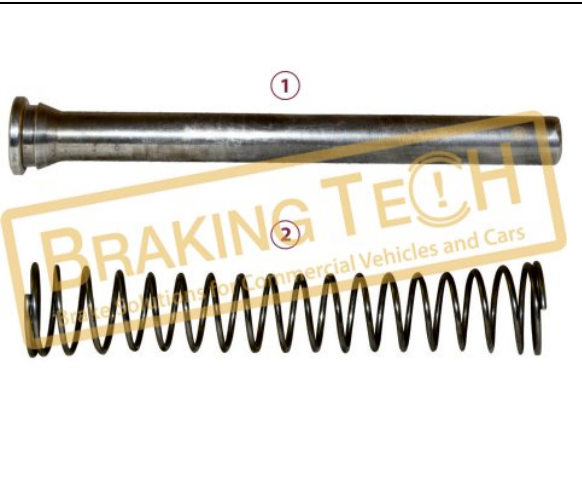

BTM20213

Description :
Caliper Brake Pad Wear Assembly

Application :
MAN,RVI,VOLVO

OEM No :
SJ4022, 5001836607

No	BT No	Information
1	BTT179 x 1	Pin
2	BTY16 x 1	Spring