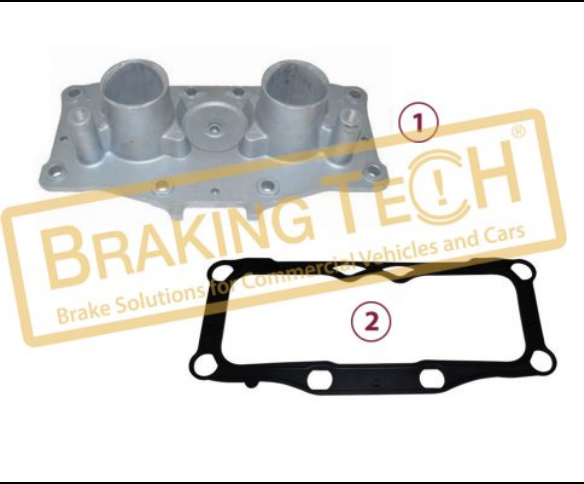

BTM20053-02

Description :
Caliper Calibration Aluminium Cap

Application : :
R.V.I, IRISBUS, VAN HOO, MAN, VOLVO, KAROSA, ERF

OEM No :
CMSK.7.5

No	BT No	Information
1	BTT105 x 1	Aluminium Cap (Ball Beari ...
2	BTK35 x 1	Gasket