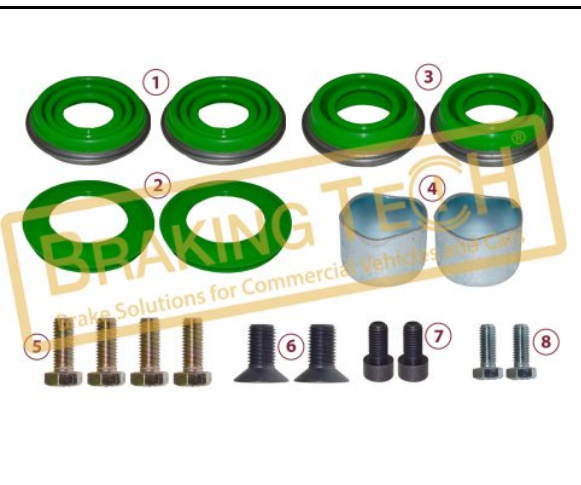

BTM20010

Description :
Caliper Repair Kit(DX225)

Application :
ROR, BREDAMENARINI BUS, IVECO BUS

OEM No :
SerinFren

No	BT No	Information
1	BTK85 x 2	Boot
2	BTK86 x 2	Dust Cover
3	BTK87 x 2	Boot
4	BTS14 x 2	Metal Tap Ø 42 / 28 mm
5	BTC13 x 4	Screw M12X30mm
6	BTC14 x 2	Screw M12X30mm FT
7	BTC12 x 2	Screw M10X20mm
8	BTC15 x 2	Screw M8X20mm