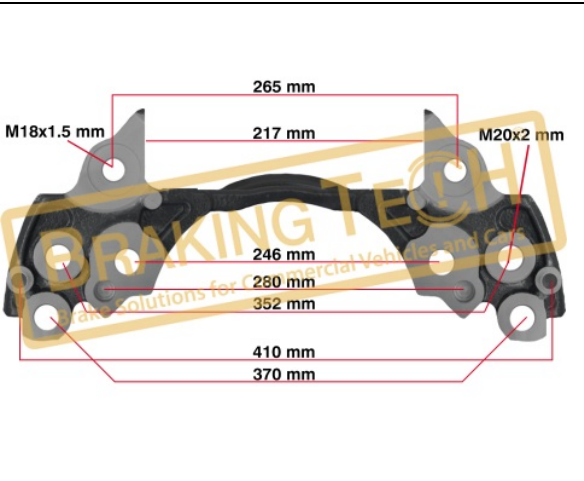

BTC0101133

Description :
Caliper Carrier Meritor Elsa2(Without Pin)
Application :
Volvo City Bus, B7, B9, City Bus 5010
OEM No :
BrakingTech