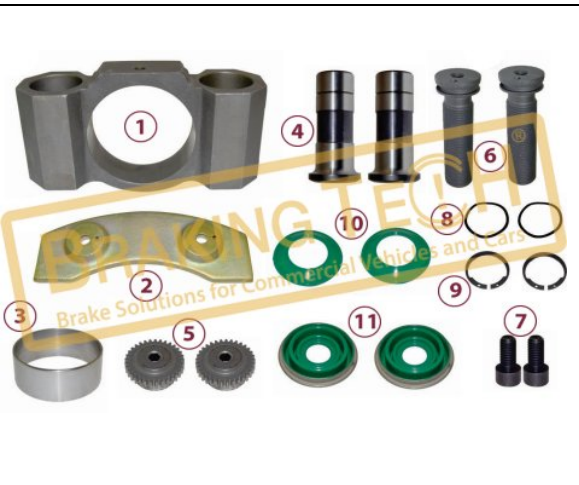

BTM20018

Description :
Caliper Repair Kit (DX195) (L/H)

Application :
ROR L,M,T M Series

OEM No :
MCK1292

No	BT No	Information
1	BTT84 x 1	Bridge (163mm outer)
2	BTT85 x 1	Push Plate
3	BTT86 x 1	Bush Ø72 / Ø68 x 28 mm
4	BTT92 x 2	Guide Pin
5	BTT88 x 2	Gear
6	BTT93 x 2	Calibration Bolt
7	BTC12 x 2	Screw M10X20mm
8	BTS47 x 2	Wavy Washer
9	BTSK1 x 2	Snap Ring
10	BTK27 x 2	Boot
11	BTK26 x 2	Dust Cover