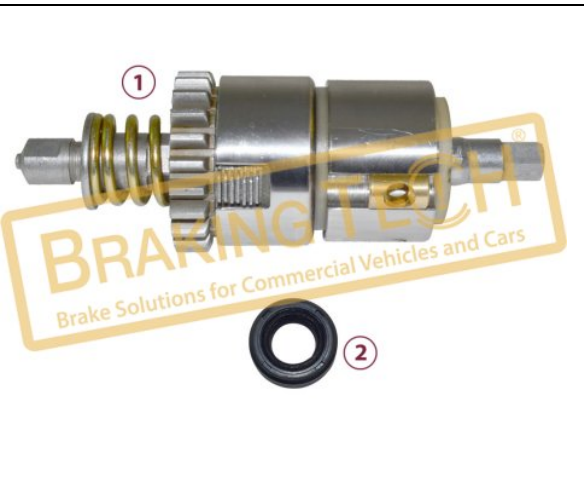

BTM20064

Description :
Caliper Adjusting Mechanism (Rear-Left)

Application :
VOLVO FL, FL6 H

OEM No :
MCK1111, SJ4102, 85102095, 3092265

No	BT No	Information
1	BTT114 x 1	Adjusting Mechanism (Rear ...
2	BTK38 x 1	Seal 22x12x7mm