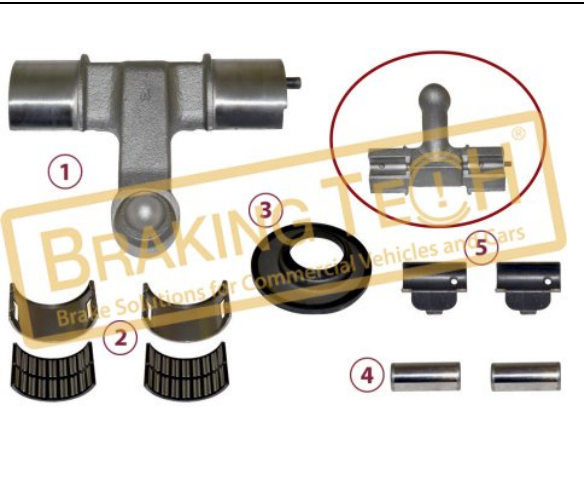

BTM20130

Description :
Caliper Lever Repair Kit (Left)

Application :
VOLVO FL,FL6 H

OEM No :
SJ4096, 85109975, 21109753, MCK1398, 3092258

No	BT No	Information
1	BTT158 x 1	Lever
2	BTR10 x 4	Roller Bearing
3	BTK39 x 1	Eccentric Seal
4	BTT154 x 2	Pin
5	BTS40 x 2	Lever Bearing