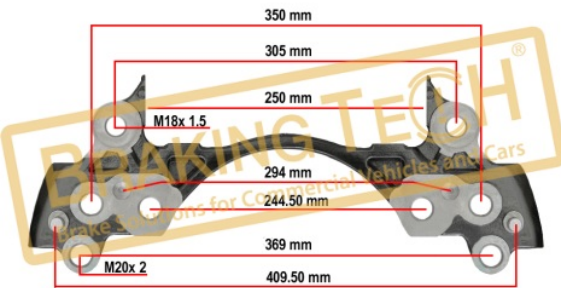

BTC0101106

Description :
Caliper Carrier Meritor(ELSA 225)

Application :
VOLVO (with Pin),RVI Magnum DXI

OEM No :
68325303, MCK1297, MCK1322, 85109886, 5001 866 384