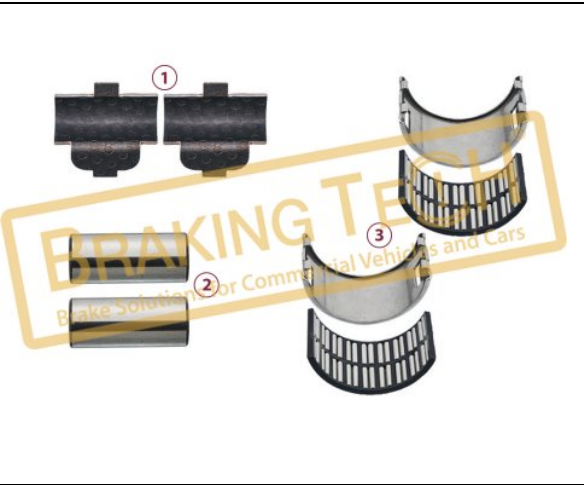

BTM20265

Description :
Caliper Roller Bearing Kit

Application :
Volvo, Renault, ROR

OEM No :
BrakingTech

No	BT No	Information
1	BTS96 x 2	Lever Bearing
2	BTT154 x 2	Pin
3	BTR10 x 2	Roller Bearing