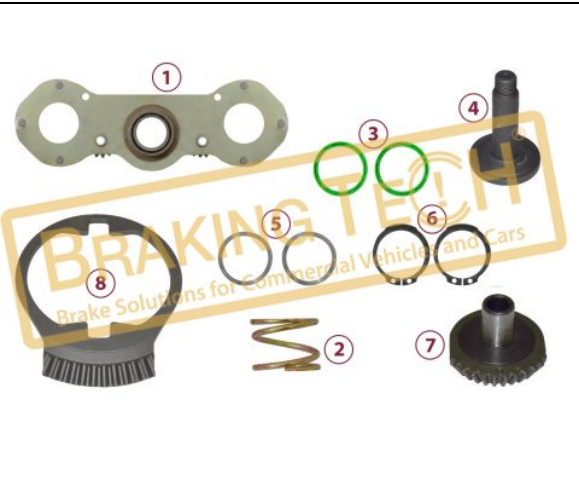

BTM20021-01

Description :
Caliper Repair Kit (DX225) (R/H)

Application :
ROR, BREDAMENARINI BUS, Irisbus

OEM No :
MCK1337, 193104

No	BT No	Information
1	BTT95-01 x 1	Mechanism
2	BTY5 x 1	Spring
3	BTK32 x 2	Seal
4	BTT97 x 1	Pin
5	BTS47 x 2	Wavy Washer
6	BTSK1 x 2	Snap Ring
7	BTT98 x 1	Gear
8	BTT99 x 1	Central Gear