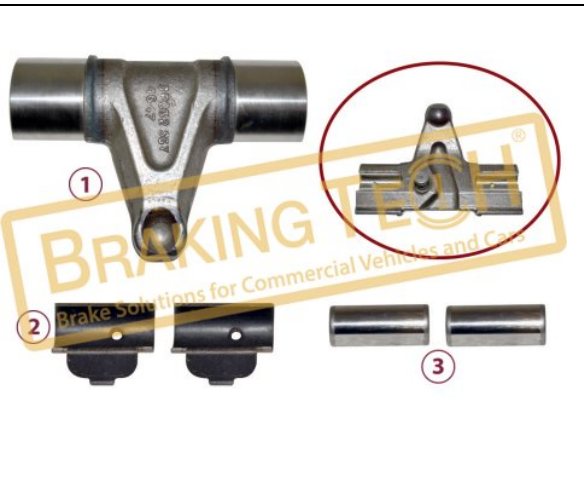

BTM20129

Description :
Caliper Lever (Left-Right)

Application :
Volvo, Renault, ROR L M, T M Series

OEM No :
BrakingTech

No	BT No	Information
1	BTT157 x 1	Lever
2	BTS40 x 2	Lever Bearing
3	BTT154 x 2	Pin