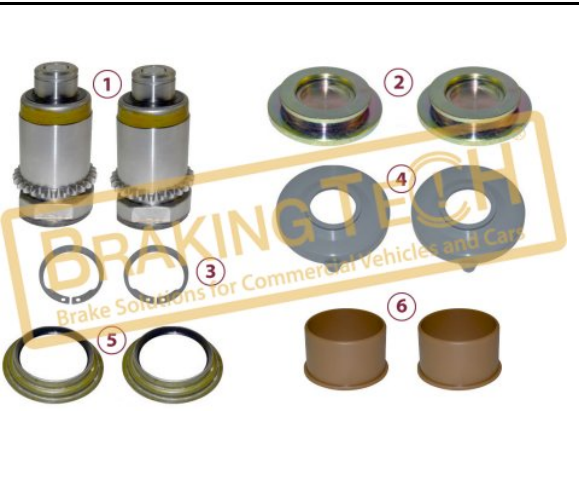

BTM20072

Description :
Caliper Adjusting Tappet Mechanism Repair Kit (Left)

Application :
VOLVO FL,FL6 H

OEM No :
MCK1236, 3092262

No	BT No	Information
1	BTT117 x 2	Mechanism (Left)
2	BTT119 x 2	Tappet
3	BTSK2 x 2	Snap Ring
4	BTK34 x 2	Dust Cover
5	BTK40 x 2	Mechanism Seal Ø63,5x11, ...
6	BTP27 x 2	Bush (Plastic) 49x45x30mm