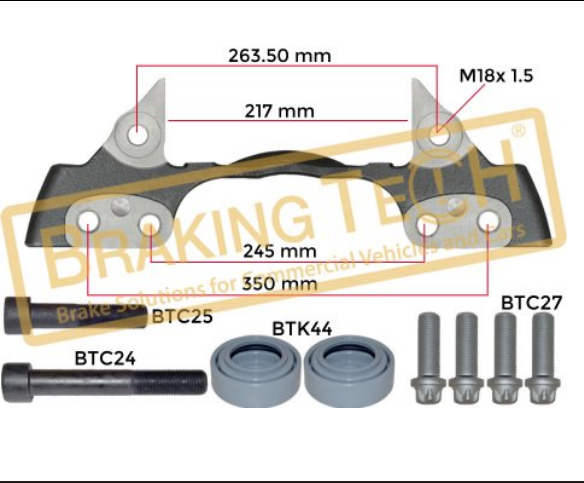

BTC0101200

Description :
Caliper Carrier Meritor(Elsa225)
Application :
ELSA225 Type ROR Axle
OEM No :
68325994, MCK1384