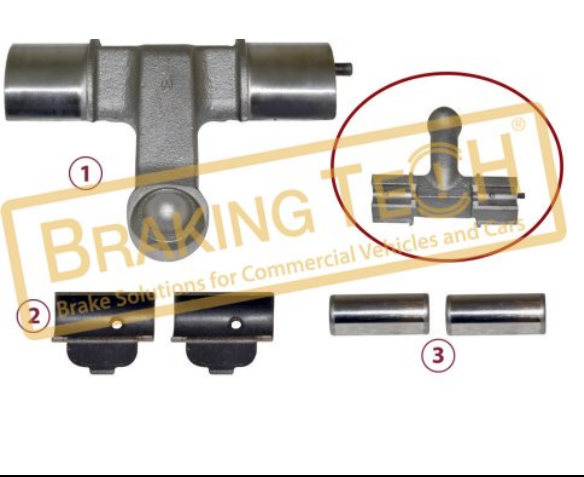

BTM20132

Description :
Caliper Lever (Left)

Application :
VOLVO FL,FL6 H

OEM No :
SerinFren

No	BT No	Information
1	BTT158 x 1	Lever
2	BTS40 x 2	Lever Bearing
3	BTT154 x 2	Pin