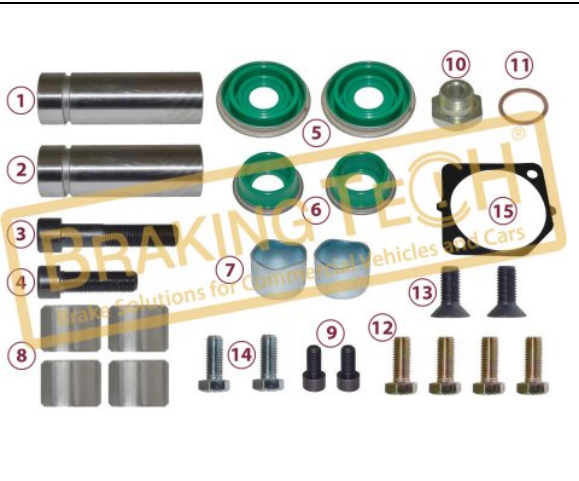

BTM20235

Description :
Caliper Repair Kit (DX175)

Application :
AUTODROMO BUS

OEM No :
MCK1170

No	BT No	Information	No	BT No	Information
1	BTT504 x 1	Guide Pin (Duct Deep 64mm ...	14	BTC55 x 2	Screw M8x 1.25x 20mm
2	BTT505 x 1	Guide Pin (Duct Deep 44mm ...	15	BTC11 x 1	Gasket
3	BTC52 x 1	Screw M14 x 1,5 x 70 mm			
4	BTC53 x 1	Screw M14 x 1,5 x 50 mm			
5	BTK103 x 2	Boot			
6	BTK104 x 2	Boot			
7	BTS69 x 2	Metal Tap Ø37 x 25 mm			
8	BTB24 x 4	Bush Ø32 x Ø28 x 24,8 m ...			
9	BTC58 x 2	Screw M8x 1,25x 16mm			
10	BTC54 x 1	Plug Bolt			
11	BTS70 x 1	Washer Ø19/Ø13 mm			
12	BTC57 x 4	Screw M10x 1.5x 25mm			
13	BTC56 x 2	Screw M10x 1.5x 20mm