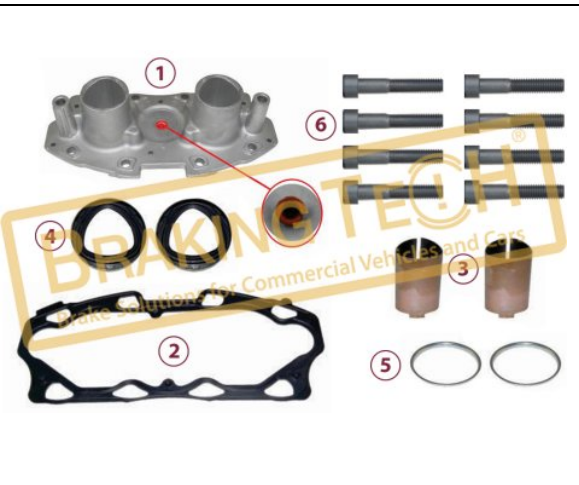

BTM20056-01

Description :
Caliper Calibration Mechanism(With Centre Bushing)

Application : :
Volvo, Renault, ROR

OEM No :
SerinFren

No	BT No	Information
1	BTT107-01 x 1	Aluminium Cap (with BTB25 ...
2	BTK37 x 1	Gasket
3	BTS36 x 2	Bush
4	BTK36 x 2	Triangle Seal 52x6,70
5	BTS16 x 2	Ring
6	BTC20 x 8	Screw M8X1.25X45mm