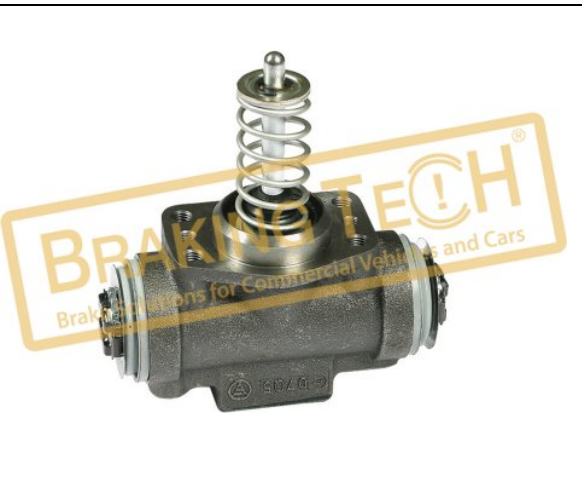

BTM20980

Description :
Brake Expander Box.Assy RVI

Application :
Wedge (Ø310, Ø325, Ø360),Meritor Genuine Expander 360
Simplex,MIDLINER,MIDLUM,S130/150TI/170

OEM No :
5010 815 484, 5010815484, B337279, B357647, 5000815484, 5000 815 484