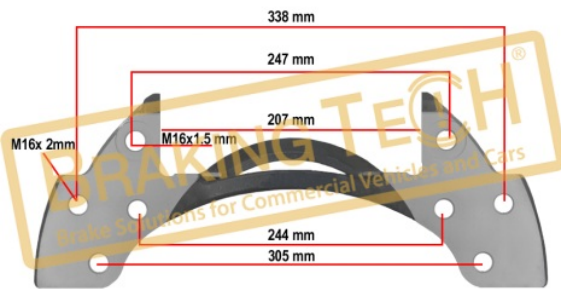

**BTC0101106**

**Description :**  
 Caliper Carrier Meritor(ELSA 225)

**Application :**  
 VOLVO (with Pin),RVI Magnum DXI

**OEM No :**  
 68325303, MCK1297, MCK1322, 85109886, 5001 866 384

**BTC0101111**