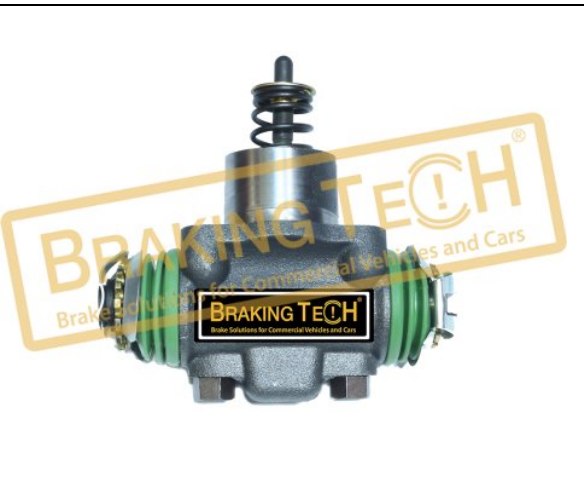

BTM20982

Description :
Brake Expander MAN

Application :
Lucas Meritor (OE),MAN L2000

OEM No :
81500006242, 81.5000.6242, 68191649, 81500006230, 81.500.006.230, 5000823231