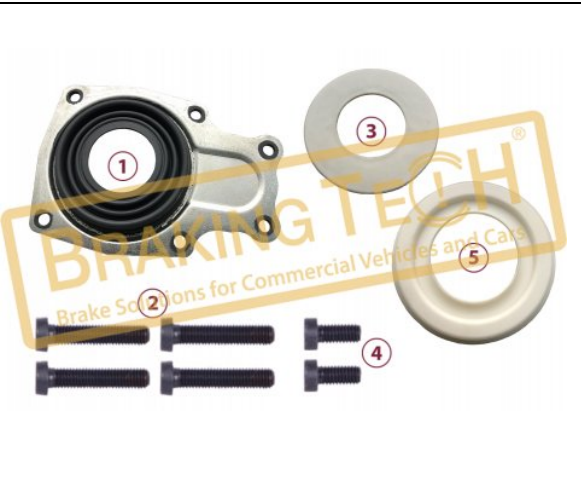

BTM20203

Description :
Caliper Cover Repair Kit

Application :
MB,RVI,Setra,VAN HOO,MAN F2000

OEM No :
Sj1212, 5001831176, 81508026007, 0004230082,
DAF 1522063, KASSBOHRER 8285388441,
DENNIS 6535631, 65507910, RABA 650459, ZF
0501208810, 0501209883

No	BT No	Information
1	BTS33 x 1	Cover
2	BTC36 x 4	Screw M8X40mm
3	BTP34 x 1	Dust Cover
4	BTC37 x 2	Screw M8X15mm
5	BTP35 x 1	Dust Cover