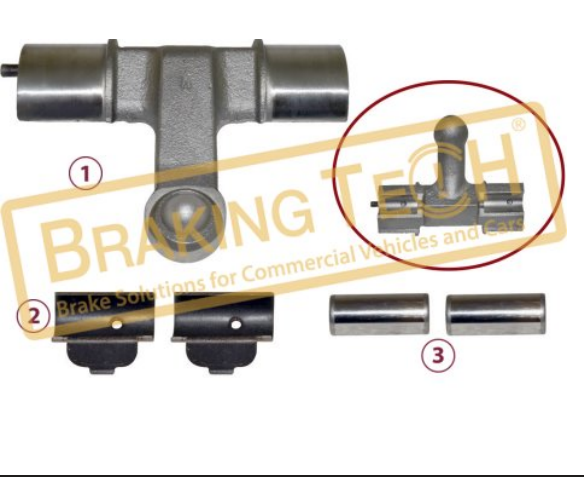

BTM20133

Description :
Caliper Lever (Right)

Application :
VOLVO FL,FL6 H

OEM No :
SerinFren

No	BT No	Information
1	BTT159 x 1	Lever
2	BTS40 x 2	Lever Bearing
3	BTT154 x 2	Pin