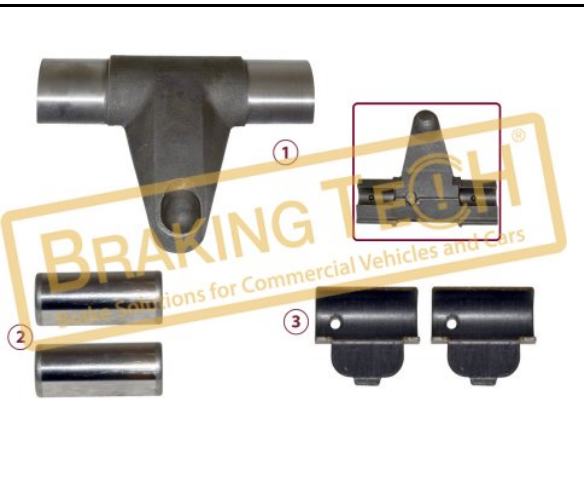

BTM20127

Description :
Caliper Lever (Left-Right)

Application :
R.V.I.Magnum,Premium,IRISBUS,VAN HOOL,MAN
City Bus,VOLVO City Bus,KAROSA,ERF ECS,ECX

OEM No :
BrakingTech

No	BT No	Information
1	BTT155 x 1	Lever
2	BTT154 x 2	Pin
3	BTS40 x 2	Lever Bearing